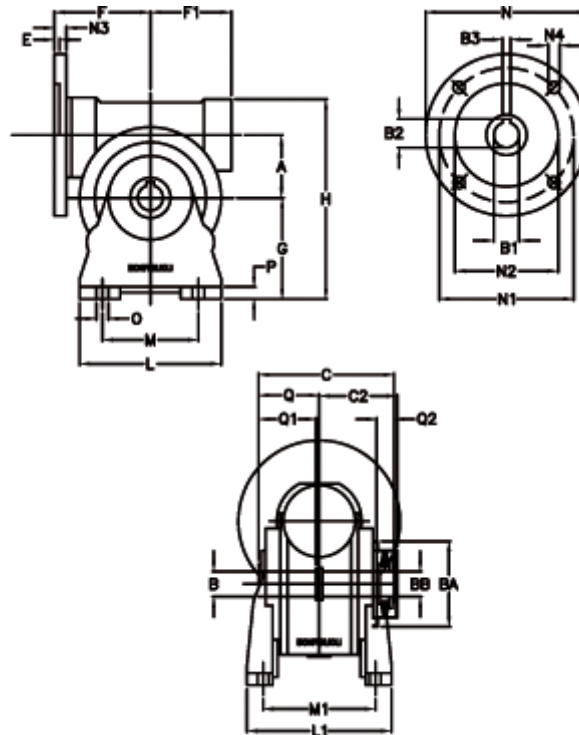

Article number: 390204404622316

Description: Worm Gear with Torque Limiter
VF 44-L1-A-46-P63B14

Measures

a = 44.60	C2 = 48	L1 = 98.0	O = 8.5
B = 18	Description = VF 44A-xx-63B14	m = 52	P = 10
B1 E7 = 11	E = 2.0	M1 = 81.0	Q = 32.0
B2 = 12.8	F = 65	N = 90	Q1 = 32
B3 H9 = 4	F1 = 54	N1 = 75	Q2 = 12
BA = 40	g = 72	N2 = 60	
BB H7 = 11	H = 143	N3 = 8.0	
C = 79	L = 90	N4 = 5,5	